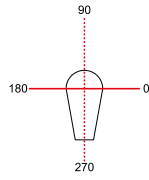

AL1234

Total flux 610 lm
Maximum 2899 cd/Klm