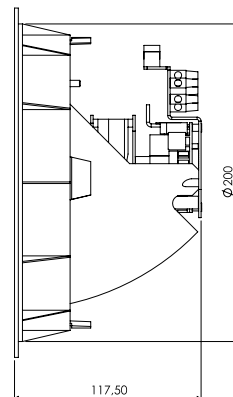

HOUSING

Die cast high temperature techno-polymer body
Separate transformer unit box
Scratch resistant white finish
Alternative black or gold finishing are available on request
Easy mounting system for wall or ceiling with full orientation capability (360°)
45° maximum inclination
Installation cut out size 205 mm Indoor use
IP20 protection rating

EXTERNAL OPERATING LIMITS

-20°C to 40°C (-4°F to 104°F) temperature
0-95% relative humidity (non condensing)

WEIGHT

Unit = 1,2 Kg
Transformer box = 1,4 Kg

IP20 /  / 

PHOTOMETRIC DIAGRAMS

AL1232

Total flux 610 lm
Maximum 11446 cd/Klm