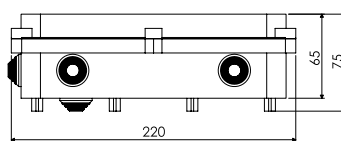

HOUSING

Die cast high temperature techno-polymer body
Separate transformer unit box
Scratch resistant white finish
Alternative black or gold finishing are available on request
Easy mounting system for wall or ceiling with full orientation capability (360°)
45° maximum inclination
Installation cut out size 205 mm Indoor use
IP20 protection rating

EXTERNAL OPERATING LIMITS

-20°C to 40°C (-4°F to 104°F) temperature
0-95% relative humidity (non condensing)

WEIGHT

Unit = 1,2 Kg
Transformer box = 1,4 Kg

IP20 /  / 

PHOTOMETRIC DIAGRAMS

AL1232

Total flux 610 lm
Maximum 11446 cd/Klm