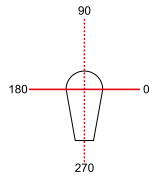

EXTERNAL OPERATING LIMITS

-20°C to 40°C (-4°F to 104°F) temperature
0-95% relative humidity (non condensing)

WEIGHT

Unit = 1,2 Kg
Transformer box = 1,4 Kg

IP20 /  / 

PHOTOMETRIC DIAGRAMS

AL1232

Total flux 610 lm
Maximum 11446 cd/Klm