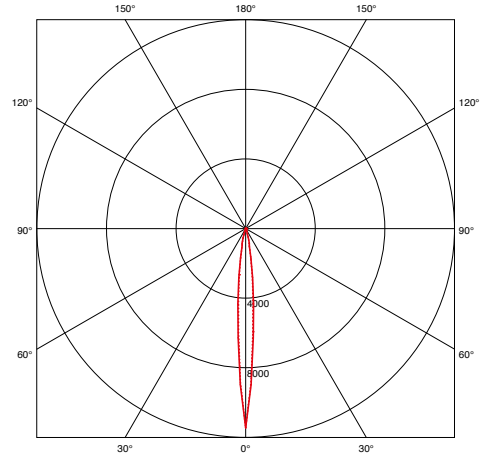

EXTERNAL OPERATING LIMITS

-20°C to 40°C (-4°F to 104°F) temperature
0-95% relative humidity (non condensing)

WEIGHT

Unit = 1,2 Kg
Transformer box = 1,4 Kg

IP20 /  / 

PHOTOMETRIC DIAGRAMS

AL1232

Total flux 610 lm
Maximum 11446 cd/Klm

— C0 / C180
- - - C90 / C270
cd / 1000 lm

AL1234

Total flux 610 lm
Maximum 2899 cd/Klm

— C0 / C180
- - - C90 / C270
cd / 1000 lm

AL1236

Total flux 610 lm
Maximum 1288 cd/Klm

— C0 / C180
- - - C90 / C270
cd / 1000 lm