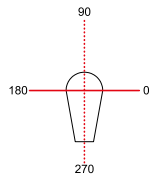

EXTERNAL OPERATING LIMITS

-20°C to 40°C (-4°F to 104°F) temperature
0-95% relative humidity (non condensing)

WEIGHT

Unit = 1,2 Kg
Transformer box = 1,4 Kg

IP20 /  / 

PHOTOMETRIC DIAGRAMS

AL1232

Total flux 610 lm
Maximum 11446 cd/Klm

— C0 / C180
- - - C90 / C270
cd / 1000 lm

AL1234

Total flux 610 lm
Maximum 2899 cd/Klm

— C0 / C180
- - - C90 / C270
cd / 1000 lm

AL1236

Total flux 610 lm
Maximum 1288 cd/Klm

— C0 / C180
- - - C90 / C270
cd / 1000 lm