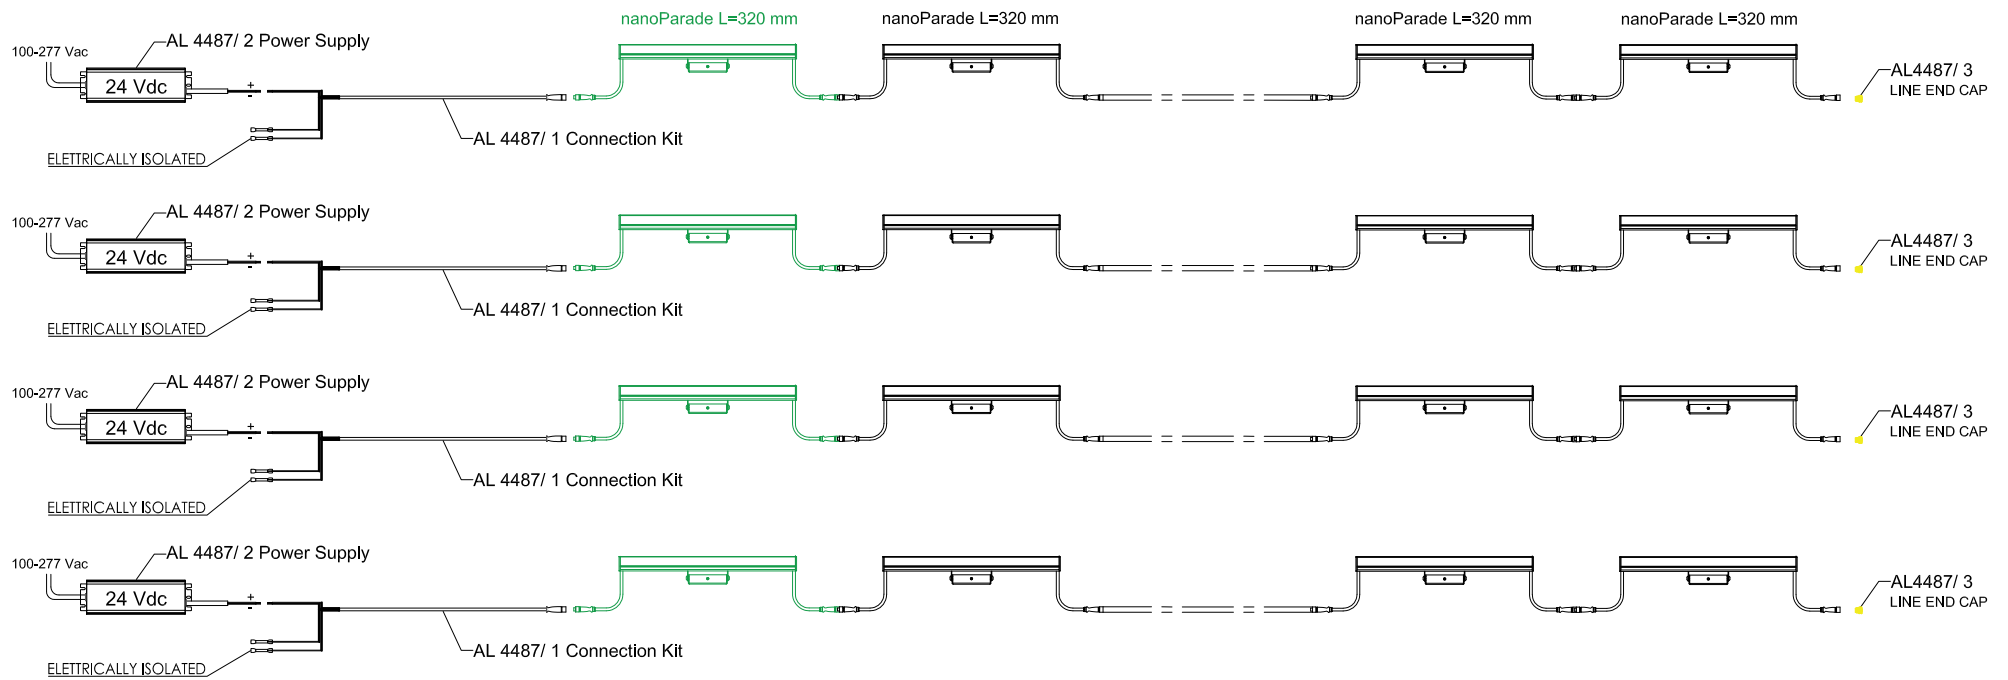

Maximum Length of the chain: 5 m
 (16x nanoParade 320 or 8x nanoParade 620 or 4x nanoParade 1220)
 It's possible to install fixtures of different lengths.

Description : NanoParade White - Configuration scheme

Code : AL4484

Scale :

Weight :

Revision : A-01

SHEET 2 OF 4

Note :

<http://www.griven.com>